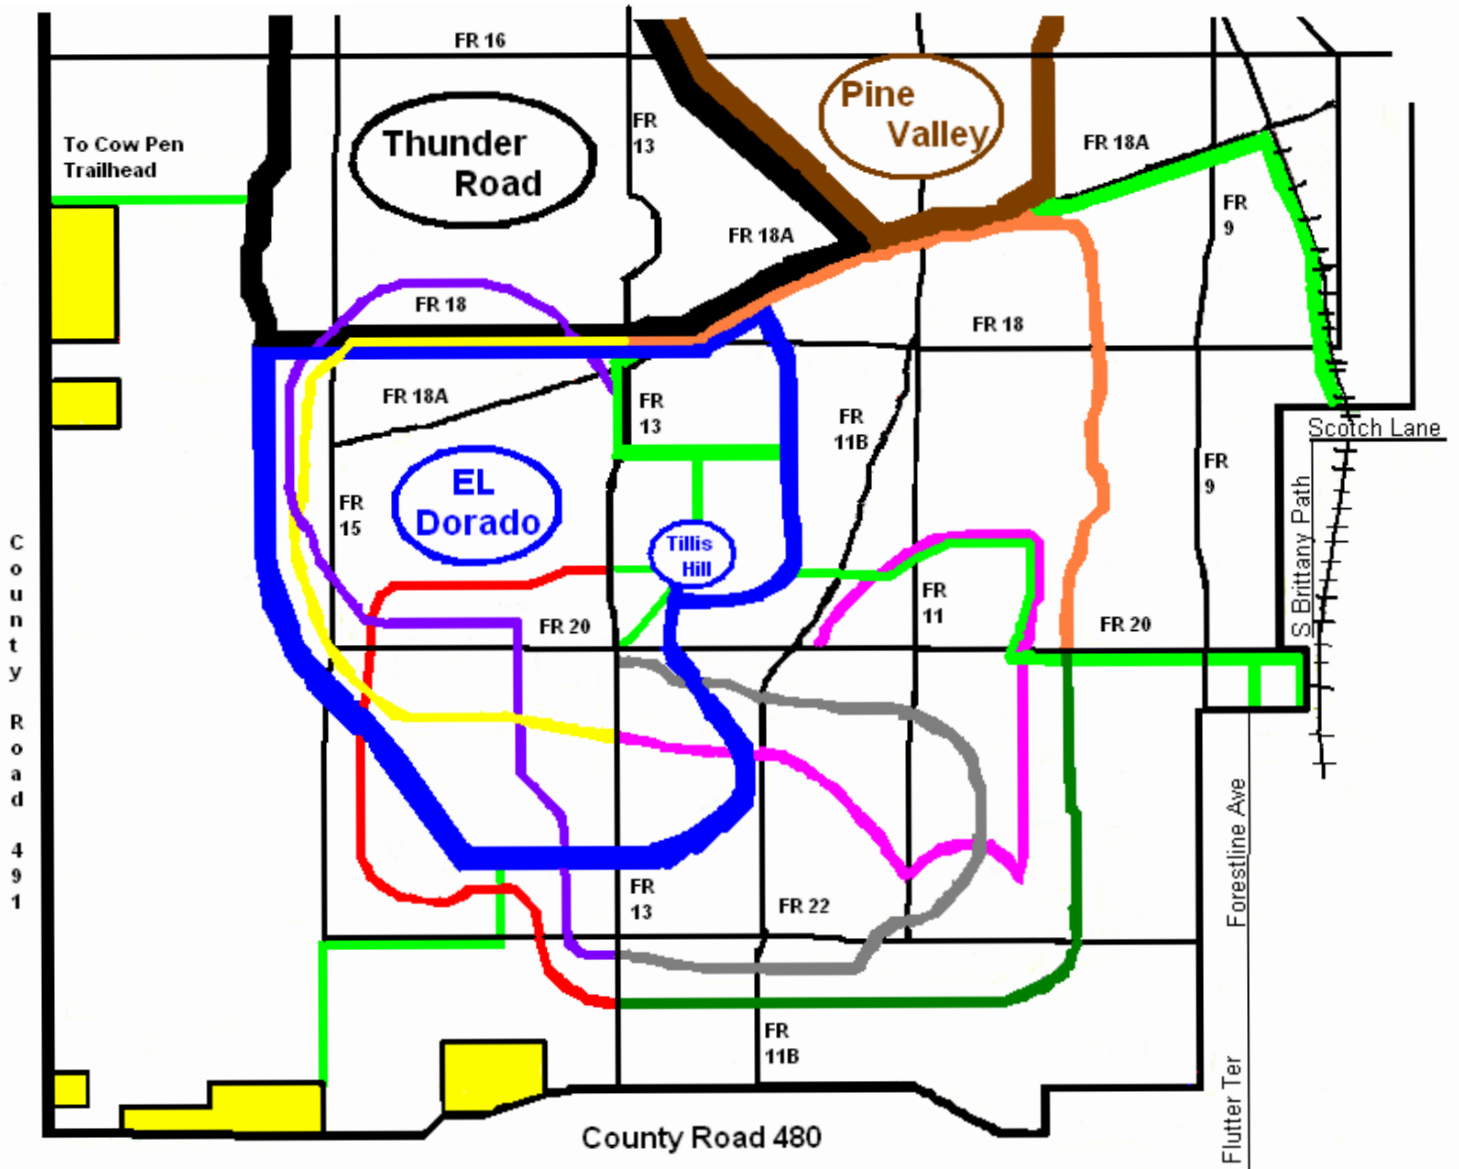

Withlacoochee State Forest

Citrus Tract

Tillis Hill Recreation Area Map

- Field Trial Trails are the thinner multi-colored lines.
- Horse Trails are the thicker blue, black or brown lines.
- Neighborhood access trails are bright lime green.
- See "Citrus Trails" for full map.

Field Trial Run Mileage:	
Purple	4.0 miles
Green	2.8 miles
Red	2.9 miles
Yellow	3.3 miles
Pink	4.2 miles
Orange	3.2 miles
Gray	3.6 miles

Florida Forever Back Country Horsemen
 ffbc.org@gmail.com
 www.ffbc.org